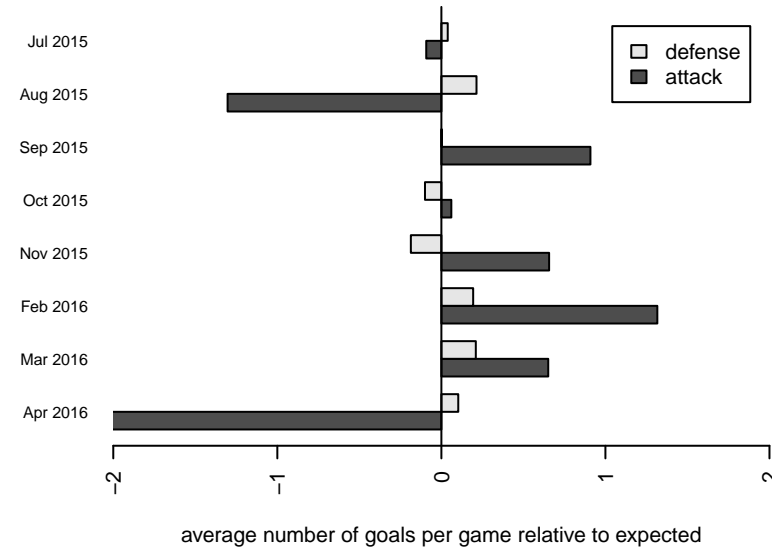

Performance relative to 13 month average