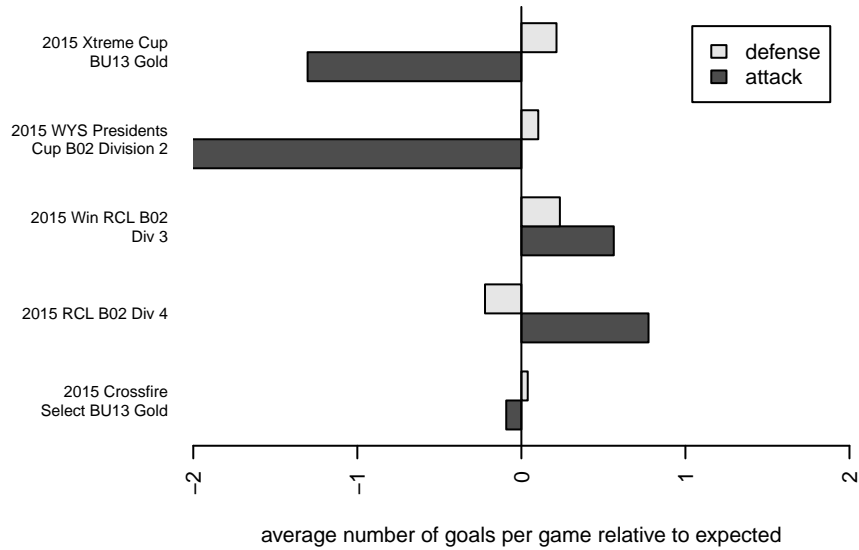

Performance relative to 13 month average