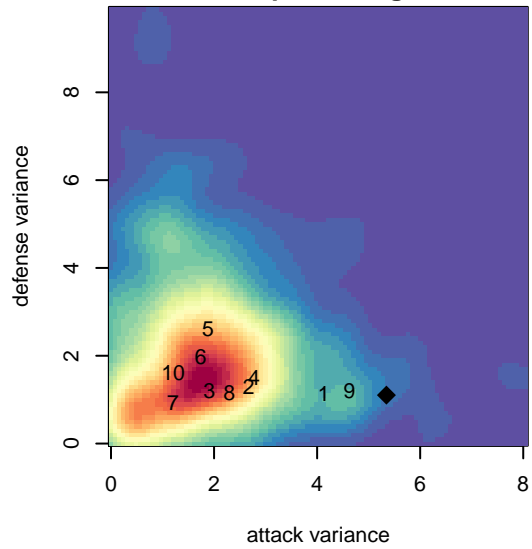

Yakima Borges B02

Crossfire Yakima
 Yakima, WA
 B02 total strength=1126
 attack=5.04 defense=1.91
 fall league = RCL B02 Div 4
 spr league = Win RCL B02 Div 3

alt names used:
 Crossfire Yakima –B02 B
 Crossfire Yakima– Borges
 Crossfire Yakima –B02 B
 Crossfire Borges
 Crossfire Yakima –B02 B

Venues played:
 2015 Crossfire Select BU13 Gold
 2015 Xtreme Cup BU13 Gold
 2015 RCL B02 Div 4
 2015 Win RCL B02 Div 3
 2015 WYS Presidents Cup B02 Division 2

**attack and defense variance (black dot)
relative to other teams
and top 10 in region**