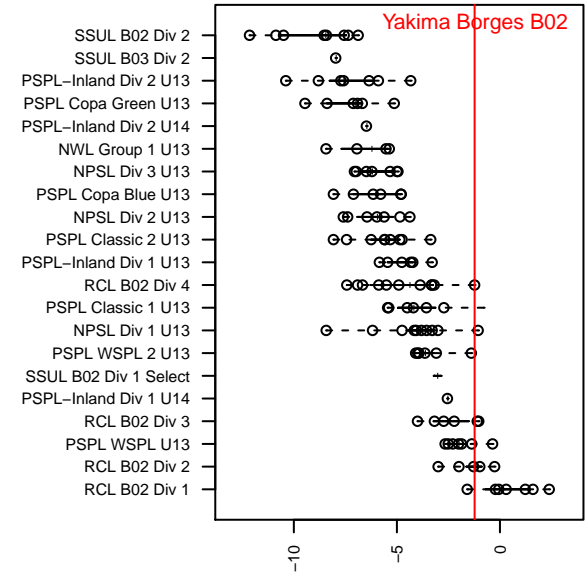

**attack and defense rating
relative to others at age
and all opponents in last 13 months**