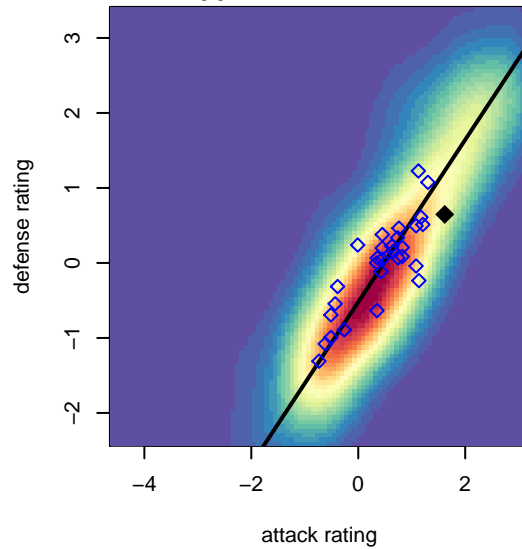

**attack and defense rating
relative to others at age
and all opponents in last 13 months**