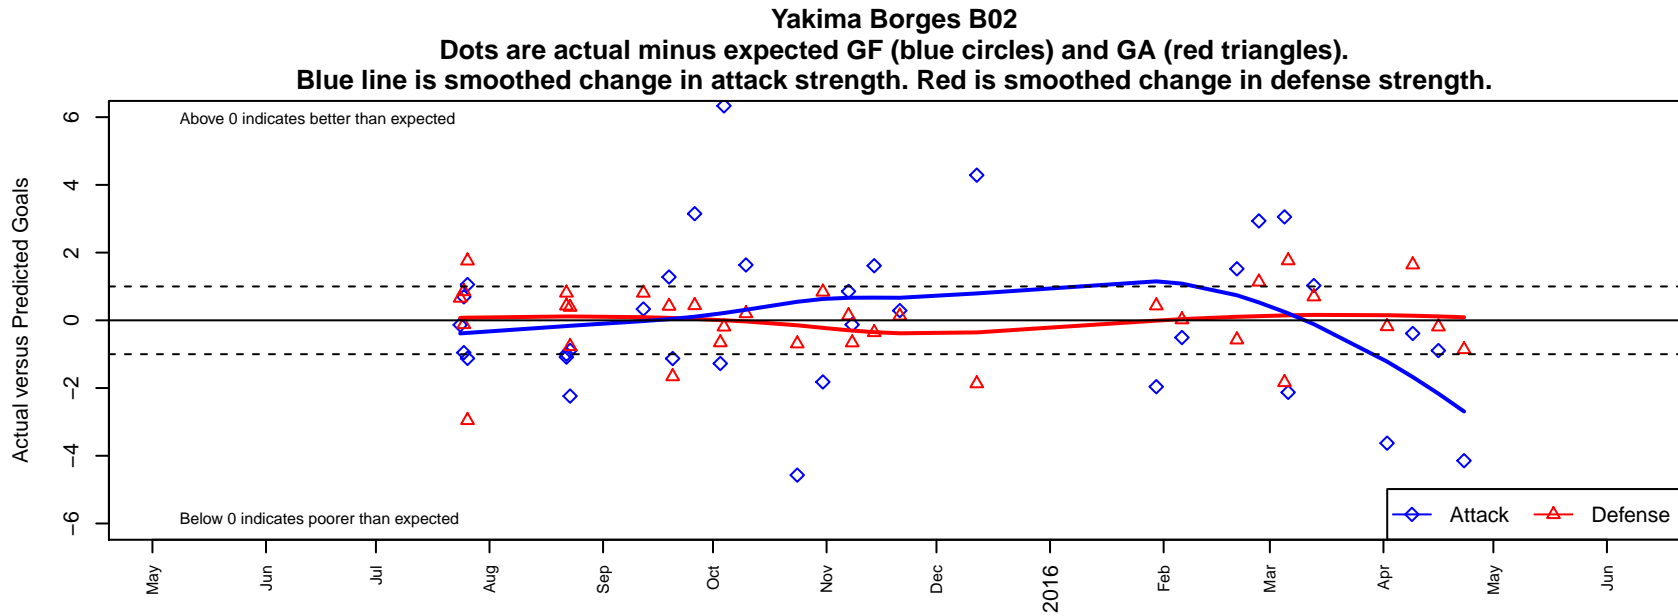

**attack and defense variance (black dot)
relative to other teams
and top 10 in region**

**attack and defense rating
relative to others at age
and all opponents in last 13 months**

Yakima Borges B02

Crossfire Yakima
Yakima, WA
B02 total strength=1126
attack=5.04 defense=1.91
fall league = RCL B02 Div 4
spr league = Win RCL B02 Div 3

alt names used:
Crossfire Yakima –B02 B
Crossfire Yakima– Borges
Crossfire Yakima –B02 B
Crossfire Borges
Crossfire Yakima –B02 B

Venues played:
2015 Crossfire Select BU13 Gold
2015 Xtreme Cup BU13 Gold
2015 RCL B02 Div 4
2015 Win RCL B02 Div 3
2015 WYS Presidents Cup B02 Division 2